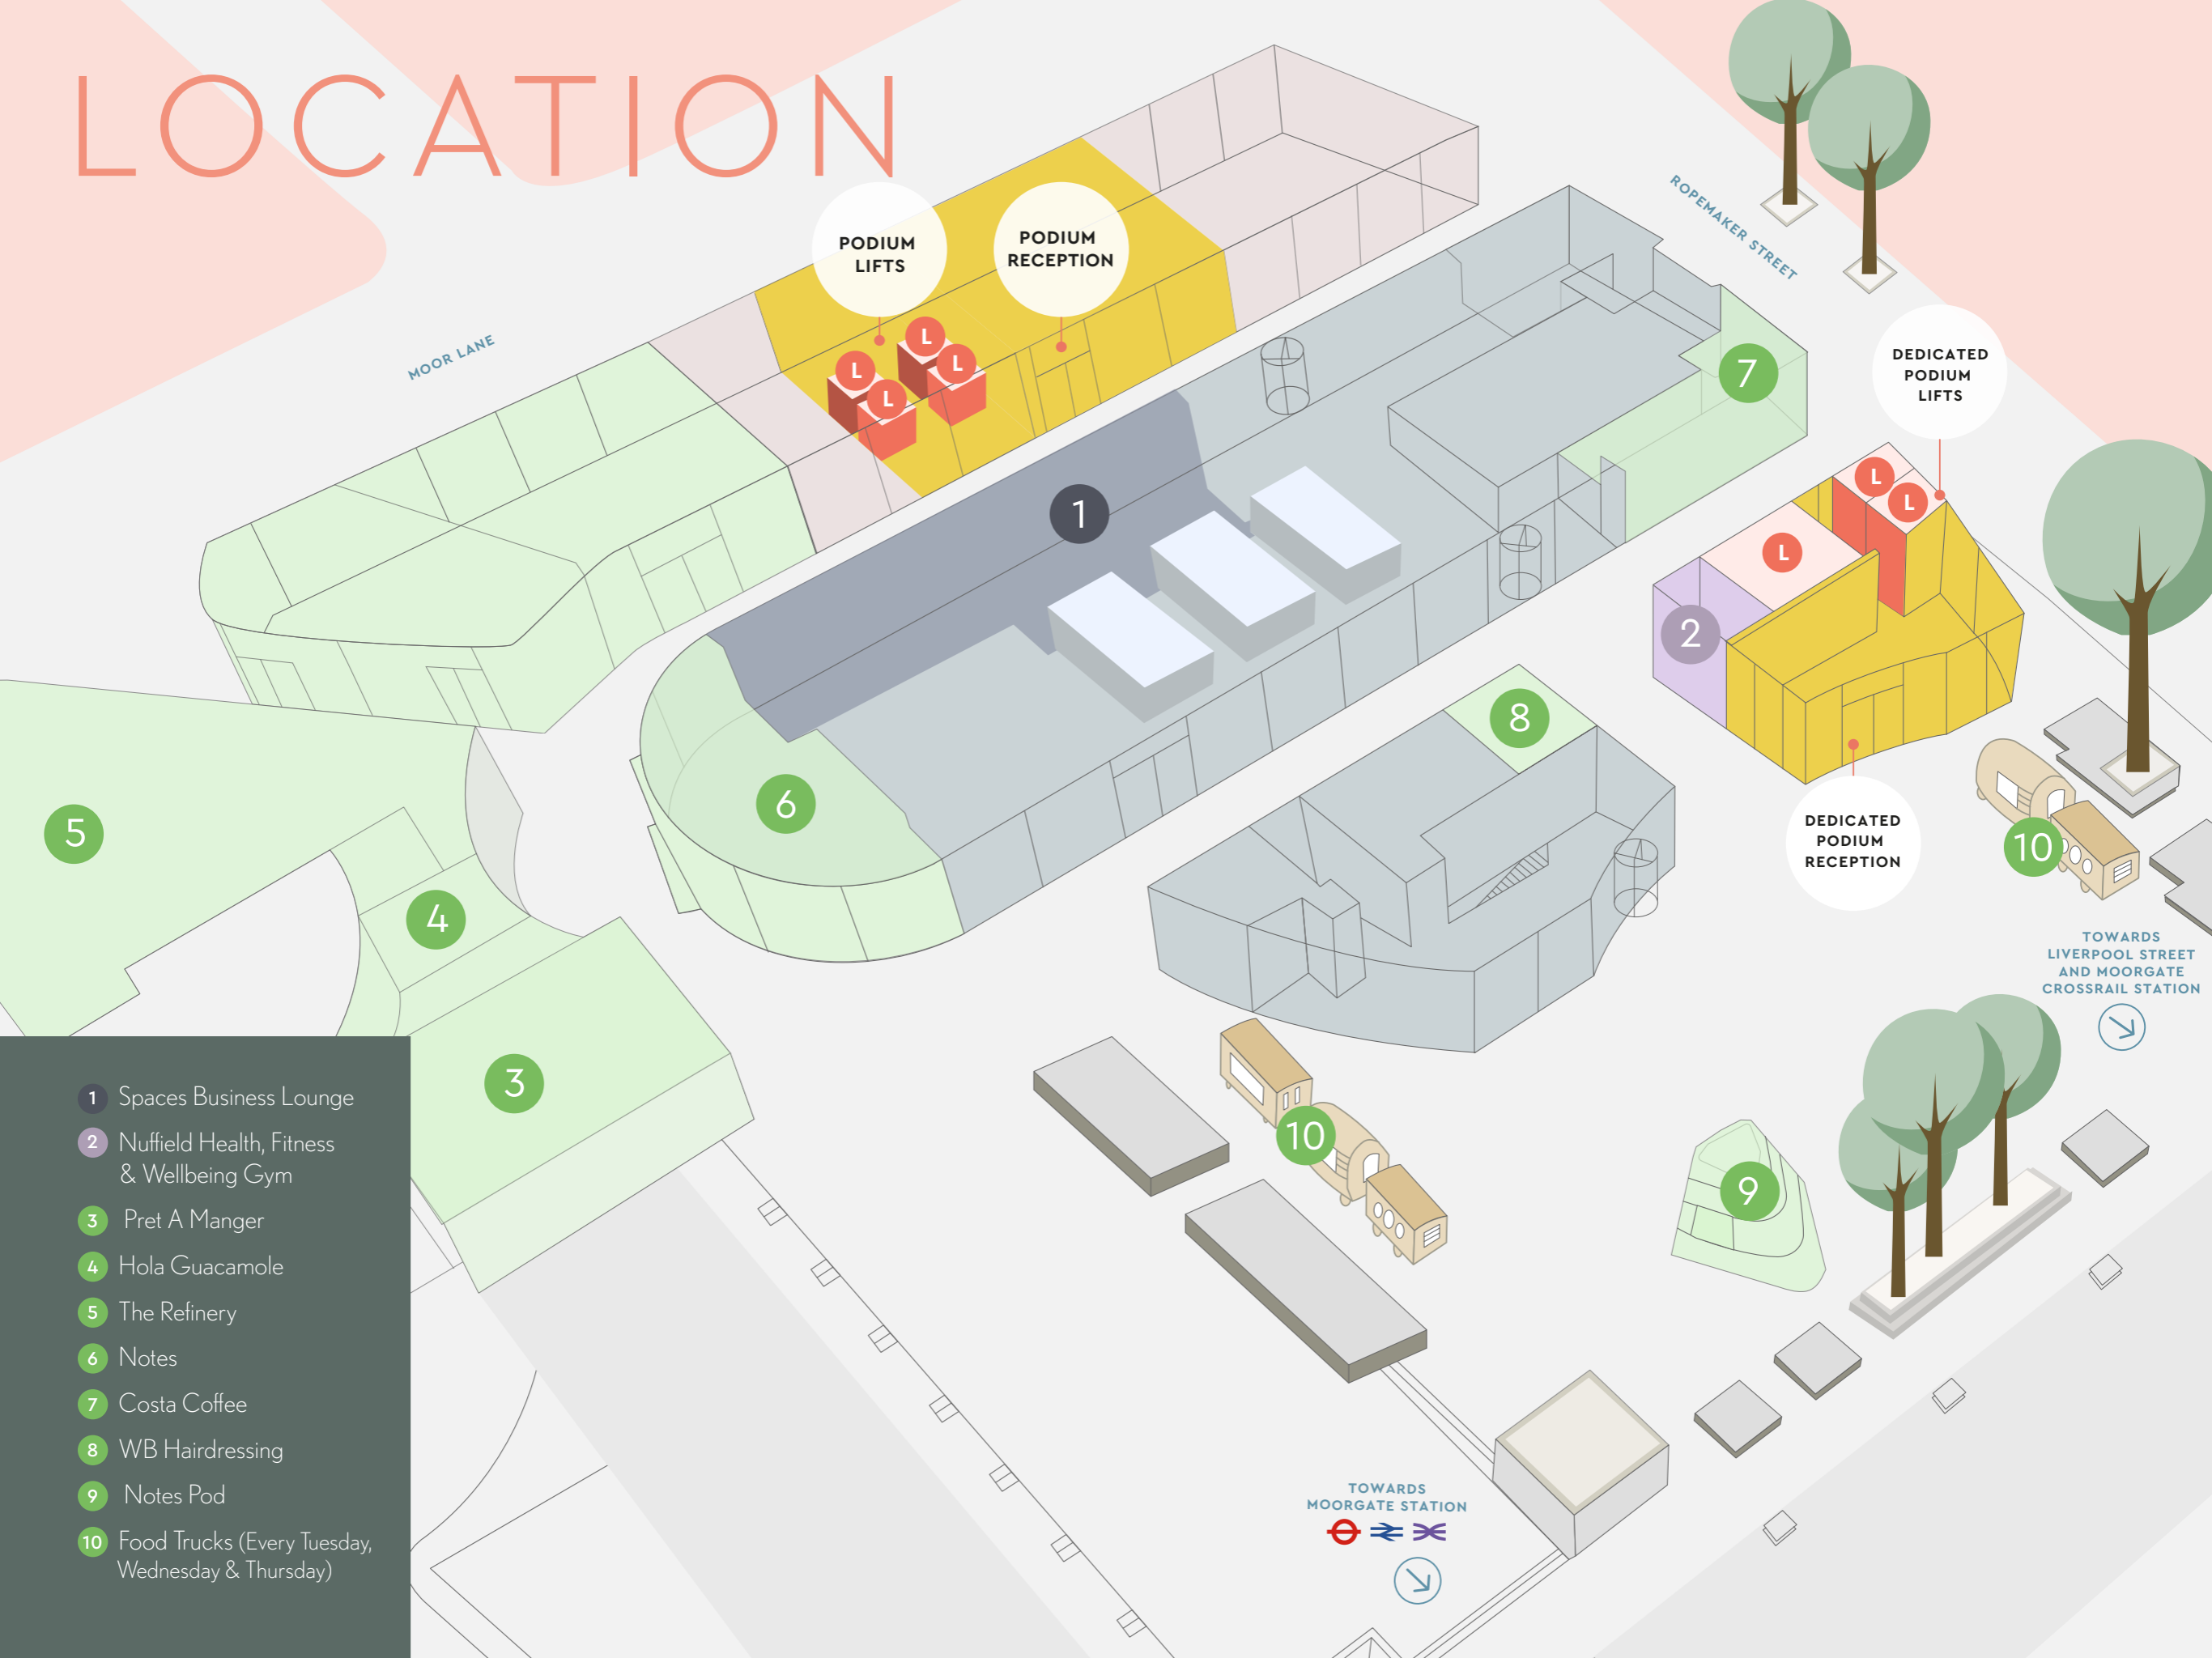

LOCATION

MOOR LANE

ROPEMAKER STREET

PODIUM LIFTS

PODIUM RECEPTION

DEDICATED PODIUM LIFTS

DEDICATED PODIUM RECEPTION

TOWARDS LIVERPOOL STREET AND MOORGATE CROSSRAIL STATION

TOWARDS MOORGATE STATION

- 1 Spaces Business Lounge
- 2 Nuffield Health, Fitness & Wellbeing Gym
- 3 Pret A Manger
- 4 Hola Guacamole
- 5 The Refinery
- 6 Notes
- 7 Costa Coffee
- 8 WB Hairdressing
- 9 Notes Pod
- 10 Food Trucks (Every Tuesday, Wednesday & Thursday)